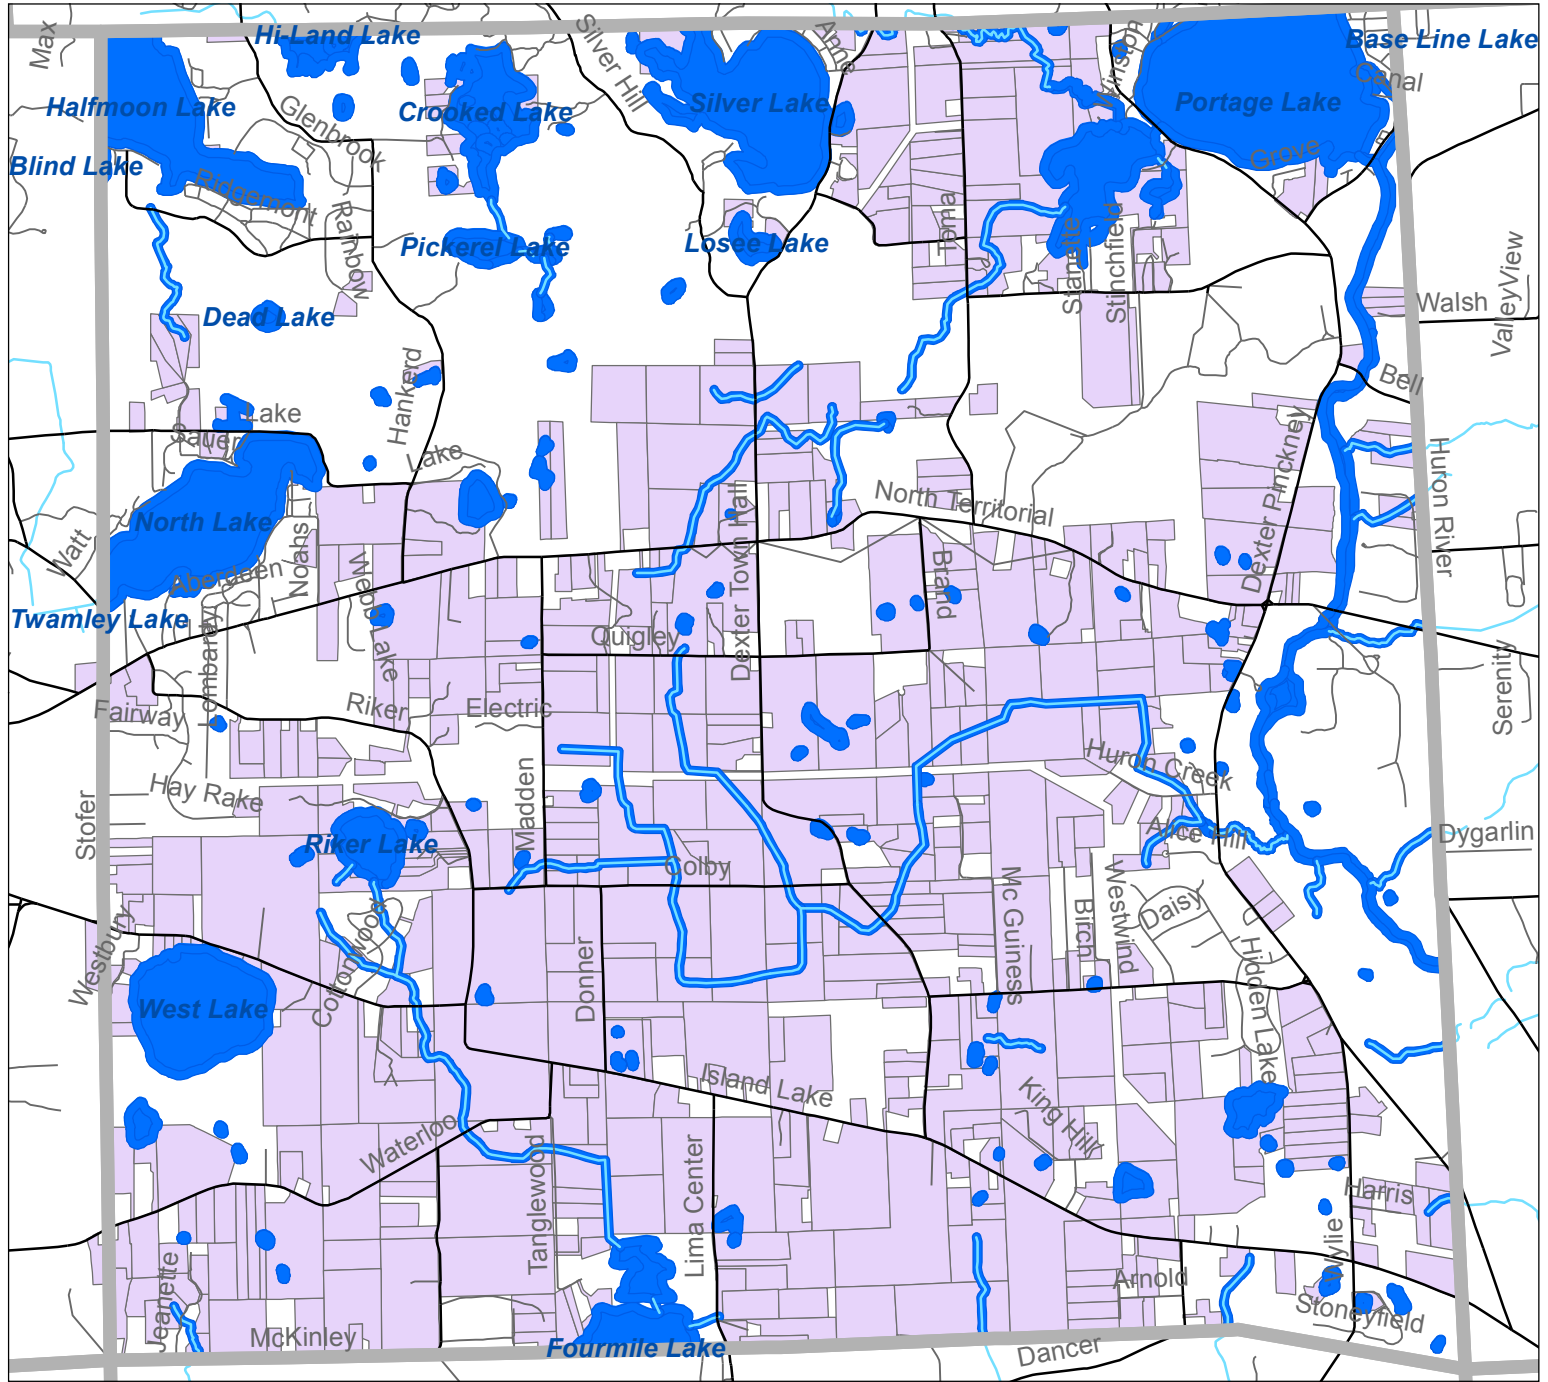

Dexter Township Undeveloped Parcels

-  Undeveloped Parcels- parcels classified as "vacant" plus those classified as "agricultural" or "residential" that are over 5 acres. Publicly owned parcels (University of Michigan, State of Michigan) removed
-  Lakes and streams plus 100 foot setback